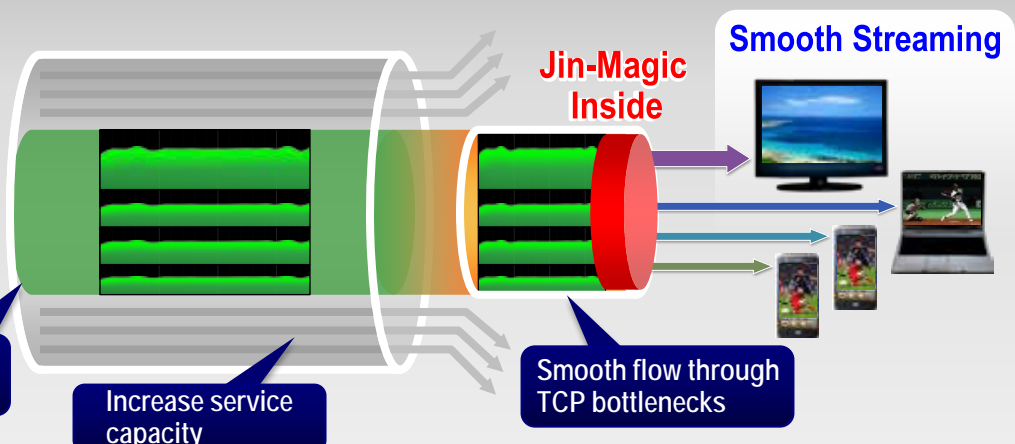

LEAN Traffic to Maximize ROI & QOE

- **Adaptively stabilize** internet traffic end-to-end from any 1 point in TCP path
- **Dynamic fair-share** control at bandwidth bottlenecks to democratically enhance QOE
- Deliver **just-right-bandwidth** for contents and services without waste
- **Transparent & lossless** bandwidth control for the NFV, SDN, Cloud, IOT generation of services

Jin-Magic Traffic Stabilizer Software

Jin-Magic **OFF**

Jin-Magic **ON**

World's First Lossless Bandwidth Control

Today's "Best Effort" Traffic

Packet Loss, Bursts at Bottlenecks & Shapers

Slow Start

Slow Down

- Congestion avoidance
- Slow Start

- Flow Control
- Congestion Control

Jin-Magic Basics

Dynamic Bandwidth Tuning
without Packet Loss

Stable TCP Performance

Jin-Magic Competitive Advantage

Stabilize & control traffic from **any 1 point** in TCP path

	Jin-Magic	Legacy Shaping
Stabilize TCP session	YES	NO
Reduce retransmits	YES	NO
Does not change IP, data, protocol	YES	NO
Shape without discarding packets	YES	NO
Software only, Ultimately scalable	YES	NO _{Typically}