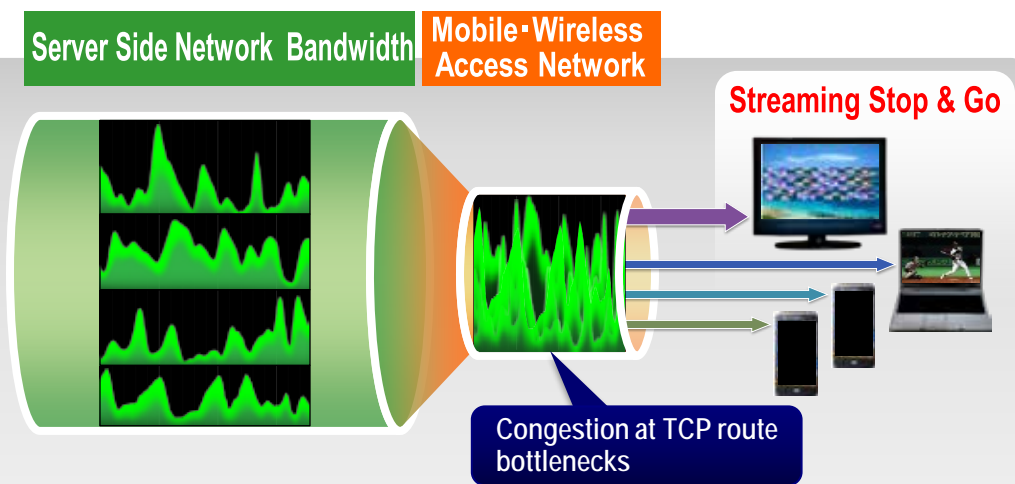

LEAN Traffic to Maximize ROI & QOE

- **Adaptively stabilize** internet traffic end-to-end from any 1 point in TCP path
- **Dynamic fair-share** control at bandwidth bottlenecks to democratically enhance QOE
- Deliver **just-right-bandwidth** for contents and services without waste
- **Transparent & lossless** bandwidth control for the NFV, SDN, Cloud, IOT generation of services

Jin-Magic Traffic Stabilizer Software

Jin-Magic **OFF**

Jin-Magic **ON**

World's First Lossless Bandwidth Control

Today's "Best Effort" Traffic

Packet Loss, Bursts at Bottlenecks & Shapers

Slow Start

Slow Down

- Congestion avoidance
- Slow Start

- Flow Control
- Congestion Control

Jin-Magic Basics

Dynamic Bandwidth Tuning
without Packet Loss

Stable TCP Performance

Jin-Magic Competitive Advantage

Stabilize & control traffic from **any 1 point** in TCP path

	Jin-Magic	Legacy Shaping
Stabilize TCP session	YES	NO
Reduce retransmits	YES	NO
Does not change IP, data, protocol	YES	NO
Shape without discarding packets	YES	NO
Software only, Ultimately scalable	YES	NO _{Typically}