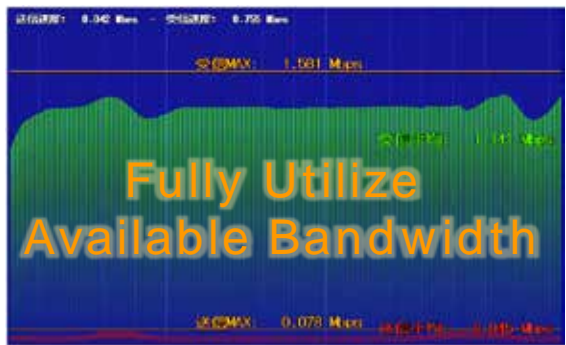

Jin-Magic Traffic Stabilizer Software

Jin-Magic **OFF**

Jin-Magic **ON**

World's First Lossless Bandwidth Control

Today's "Best Effort" Traffic

Packet Loss, Bursts at Bottlenecks & Shapers

Slow Start

Slow Down

- Congestion avoidance
- Slow Start

- Flow Control
- Congestion Control

Jin-Magic Basics

Dynamic Bandwidth Tuning
without Packet Loss

Stable TCP Performance

Jin-Magic Competitive Advantage

Stabilize & control traffic from **any 1 point** in TCP path